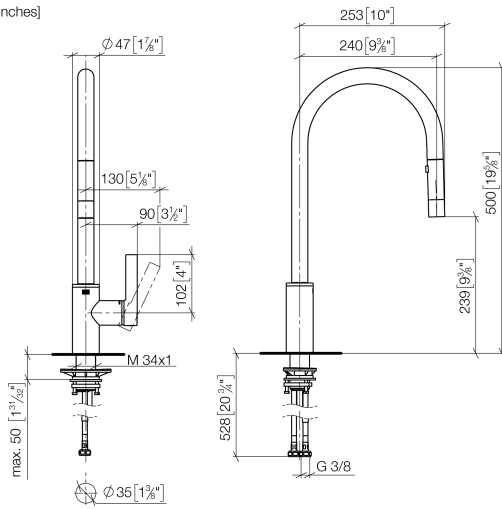

TARA ULTRA Single-lever mixer Pull-down with spray function - Durabronss (23kt Gold)

TARA ULTRA

33 870 875

- 240mm projection
- pivotable spout 360°
- Optional swivel limiter available with swivel limiter set 12 823 970 90
- laminar and spray flow
- height of mixer 500 mm
- height up to laminar flow regulator 240 mm
- hole diameter 35 mm
- 1800 mm metal shower hose
- sprayface with anti-scaling system
- max. flow 10.4 l/min at 3 bar flow pressure
- lead-free
- This product can help a building meet the requirements of Green Building Rating Systems, e.g. LEED®, BREEAM®, DGNB

82 424 970-09

33 870 875
mm [inches]

Flow rate chart

Certificates

LGA_28657.

GDV_0400314.

33 870 875

TARA ULTRA Single-lever mixer Pull-down with spray function - Durabrass
(23kt Gold)

TARA ULTRA

33 870 875

Spare parts list

No.	Item Number	Name	Quantity used	Delivery time
1	90 12 11 148 00-09	shower	1	-
Spare part can no longer be ordered, please order the replacement item				
2	04 30 02 120 00-85	hose	1	30
3	90 28 22 304 00-09	spout	1	40
4	09 28 10 160 90	ring	2	2
5	09 18 40 186 90	sleeve	1	2
6	09 30 11 203 90	ring	1	2
7	90 15 05 064 05 90	cartridge	1	2
8	09 14 10 190 90	seal	1	2
9	09 28 30 030-09	cover	1	40
10	09 20 87 020-09	handle	1	40
11	90 31 11 063 00 90	pin	1	2
12	90 31 20 087 00-09	plug	1	40
13	09 14 10 036 90	seal	1	2
14	04 30 04 101 00 90	hose	2	2
15	04 28 20 067 00 90	pipe	1	2
16	04 30 11 040 00 90	fixing set	1	2
17	09 20 93 056 90	insert	1	2
18	90 24 03 253 00 90	adaptor	1	2
19	09 30 03 038 90	hose	1	2
20	04 21 50 010 00 90	accessories	1	2
21	90 30 09 031 00 90	key	1	2