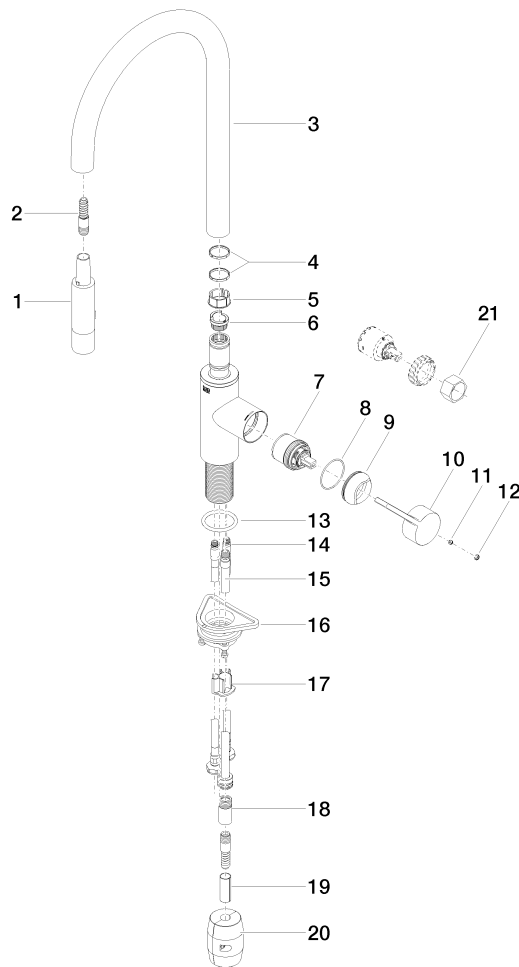

TARA ULTRA Single-lever mixer Pull-down with spray function - Durabronss (23kt Gold)

TARA ULTRA

33 870 875

- 240mm projection
- pivotable spout 360°
- Optional swivel limiter available with swivel limiter set 12 823 970 90
- laminar and spray flow
- height of mixer 500 mm
- height up to laminar flow regulator 240 mm
- hole diameter 35 mm
- 1800 mm metal shower hose
- sprayface with anti-scaling system
- max. flow 10.4 l/min at 3 bar flow pressure
- lead-free
- This product can help a building meet the requirements of Green Building Rating Systems, e.g. LEED®, BREEAM®, DGNB

Recommended miscellaneous

Swivel limitation set -

12 823 970 90

Recommended miscellaneous

Strainer waste with control handle - Durabronss (23kt Gold)

10 712 970-09

Recommended miscellaneous

Dispenser without rosette - Durabronss (23kt Gold)

82 424 970-09

33 870 875
mm [inches]

Flow rate chart

Certificates

LGA_28657.

GDV_0400314.

33 870 875

TARA ULTRA Single-lever mixer Pull-down with spray function - Durabrass
(23kt Gold)

TARA ULTRA

33 870 875

Spare parts list

No.	Item Number	Name	Quantity used	Delivery time
1	90 12 11 148 00-09	shower	1	-
Spare part can no longer be ordered, please order the replacement item				
2	04 30 02 120 00-85	hose	1	30
3	90 28 22 304 00-09	spout	1	40
4	09 28 10 160 90	ring	2	2
5	09 18 40 186 90	sleeve	1	2
6	09 30 11 203 90	ring	1	2
7	90 15 05 064 05 90	cartridge	1	2
8	09 14 10 190 90	seal	1	2
9	09 28 30 030-09	cover	1	40
10	09 20 87 020-09	handle	1	40
11	90 31 11 063 00 90	pin	1	2
12	90 31 20 087 00-09	plug	1	40
13	09 14 10 036 90	seal	1	2
14	04 30 04 101 00 90	hose	2	2
15	04 28 20 067 00 90	pipe	1	2
16	04 30 11 040 00 90	fixing set	1	2
17	09 20 93 056 90	insert	1	2
18	90 24 03 253 00 90	adaptor	1	2
19	09 30 03 038 90	hose	1	2
20	04 21 50 010 00 90	accessories	1	2
21	90 30 09 031 00 90	key	1	2